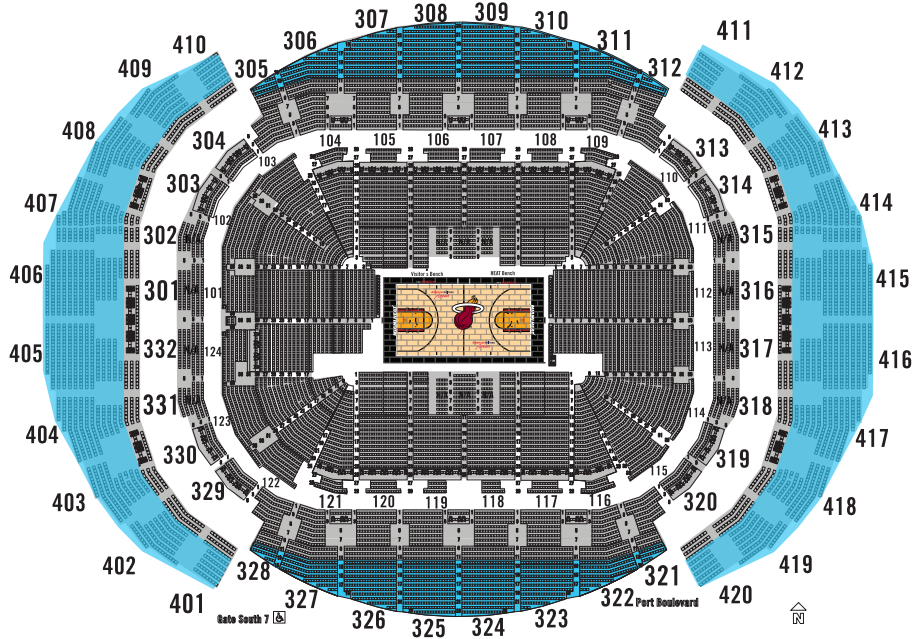

GROUP SALES PRICING	300 LEVEL	400 LEVEL
A+ Games	$150	$125
A Games	$ 85	$ 65
B+ Games	$ 55	$ 35
B Games	$ 35	$ 25
C Games	$ 30	$ 20

DECEMBER 2011

27 Tues. BOSTON 8:00 PM

JANUARY 2012

1 Sun. CHARLOTTE 6:00 PM
2 Mon. ATLANTA 7:30 PM
4 Wed. INDIANA 7:30 PM
17 Tues. SAN ANTONIO 7:30 PM
19 Thurs. LA LAKERS 8:00 PM
21 Sat. PHILADELPHIA 7:30 PM
22 Sun. MILWAUKEE 6:00 PM
24 Tues. CLEVELAND 7:30 PM
27 Fri. NEW YORK 8:00 PM
29 Sun. CHICAGO 3:30 PM
30 Mon. NEW ORLEANS 7:30 PM

FEBRUARY 2012

5 Sun. TORONTO 1:00 PM
7 Tues. CLEVELAND 7:30 PM
19 Sun. ORLANDO 3:30 PM
21 Tues. SACRAMENTO 7:30 PM
23 Thurs. NEW YORK 7:00 PM

MARCH 2012

6 Tues. NEW JERSEY 7:30 PM
7 Wed. ATLANTA 7:00 PM
10 Sat. INDIANA 7:30 PM
18 Sun. ORLANDO 7:00 PM
20 Tues. PHOENIX 7:30 PM
29 Thurs. DALLAS 8:00 PM

APRIL 2012

3 Tues. PHILADELPHIA 7:30 PM
4 Wed. OKLA. CITY 8:00 PM
6 Fri. MEMPHIS 7:30 PM
8 Sun. DETROIT 6:00 PM
10 Tues. BOSTON 7:00 PM
13 Fri. CHARLOTTE 7:30 PM
18 Wed. TORONTO 7:30 PM
19 Thurs. CHICAGO 8:00 PM
21 Sat. WASHINGTON 7:30 PM
22 Sun. HOUSTON 6:00 PM

HEAT 2011▶12
PRESENTED BY
ASSIST-CARD®